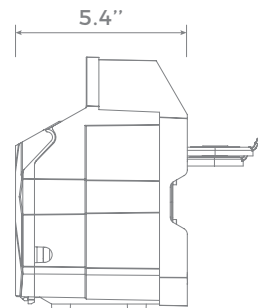

1201 50A PARALLEL KIT

FIRMAN®
POWER EQUIPMENT

8716 WEST LUDLOW DR. SUITE #6

PEORIA, AZ 85381

1-844-347-6261

WWW.FIRMANPOWEREQUIPMENT.COM

50A PORTABLE GENERATOR PARALLEL KIT
50A WIRING // 120V
INCLUDED A LED LIGHT

UPC // 840876101506

RECEPTACLE // 5-50R 50A-120V + L5-30P 30A-120V

MAXIMUM OUTPUT POWER // 6000W

SUITABLE MODEL // W01781 AND W03081

RATED CURRENT // 50A

CARTON L×W×H // 10.2" × 6.5" × 9.4"

CARTON WEIGHT // 4.03 LBS.

UNITS PER PALLET // 216

UNITS PER CONTAINER // 4752 / 40HQ